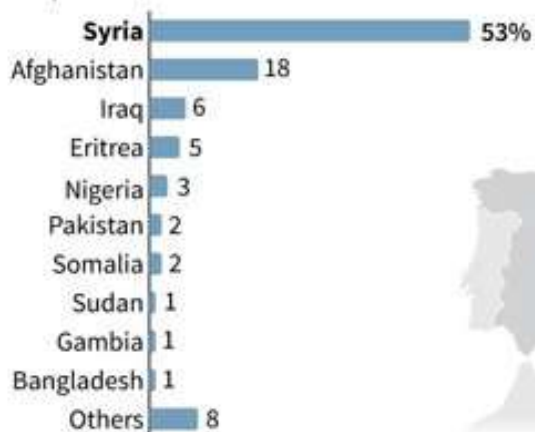

Migrace

- současná situace v Evropě a ČR
pohledem Charity ČR

Aktuální statistiky UNHCR (k 8.11. 2015)

Refugees and migrants entering Europe: the latest figures

More than half of those crossing the Mediterranean are fleeing the war in Syria

Top 10 nationalities (in percent)

Arrivals by country

So far this year

744,175 arrivals by sea

3,440 dead/missing

91% of arrivals come from just 10 countries

Demographics

Monthly Mediterranean arrivals