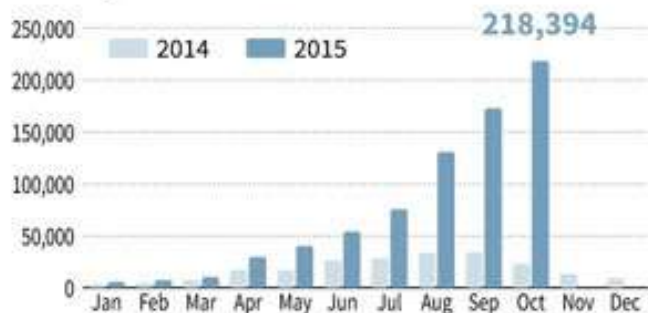

Migrace

- současná situace v Evropě a ČR
pohledem Charity ČR

Aktuální statistiky UNHCR (k 8.11. 2015)

Refugees and migrants entering Europe: the latest figures

More than half of those crossing the Mediterranean are fleeing the war in Syria

Top 10 nationalities (in percent)

Arrivals by country

So far this year

744,175 arrivals by sea

3,440 dead/missing

91% of arrivals come from just 10 countries

Demographics

Monthly Mediterranean arrivals