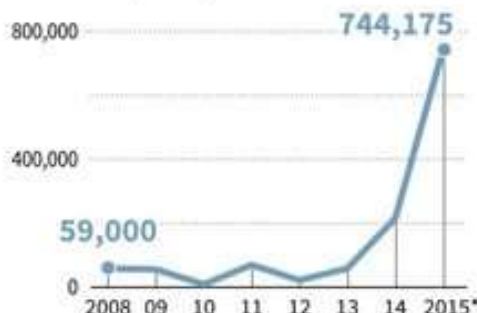

Source: UNHCR

*So far this year/month

Arrivals per year