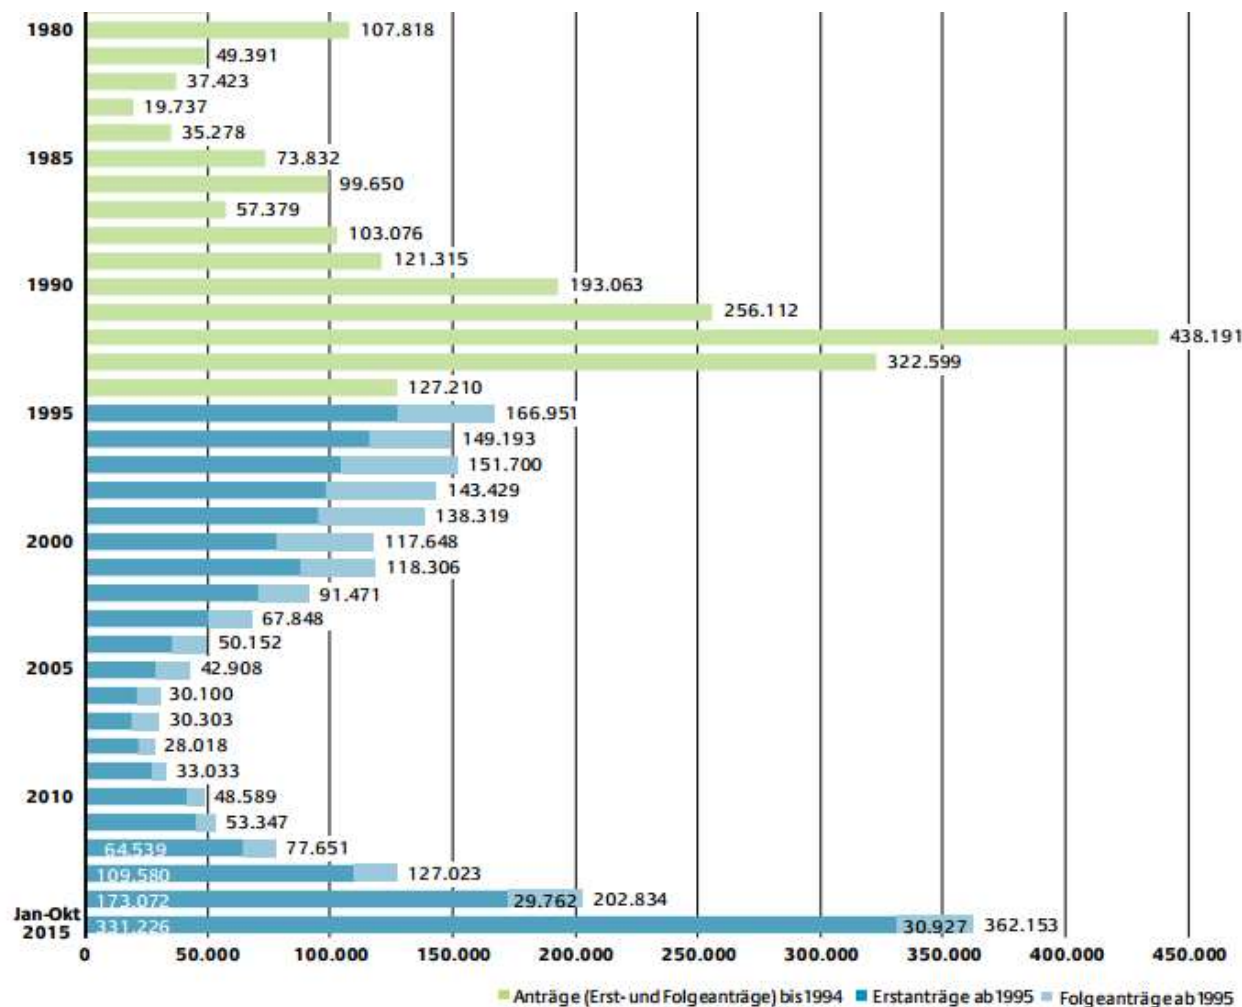

Žadatelé o azyl v Německu (k 31. 10. 2015)