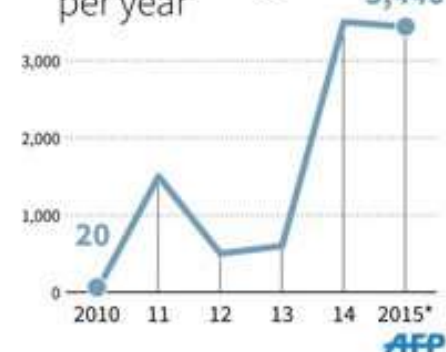

Dead/missing per year